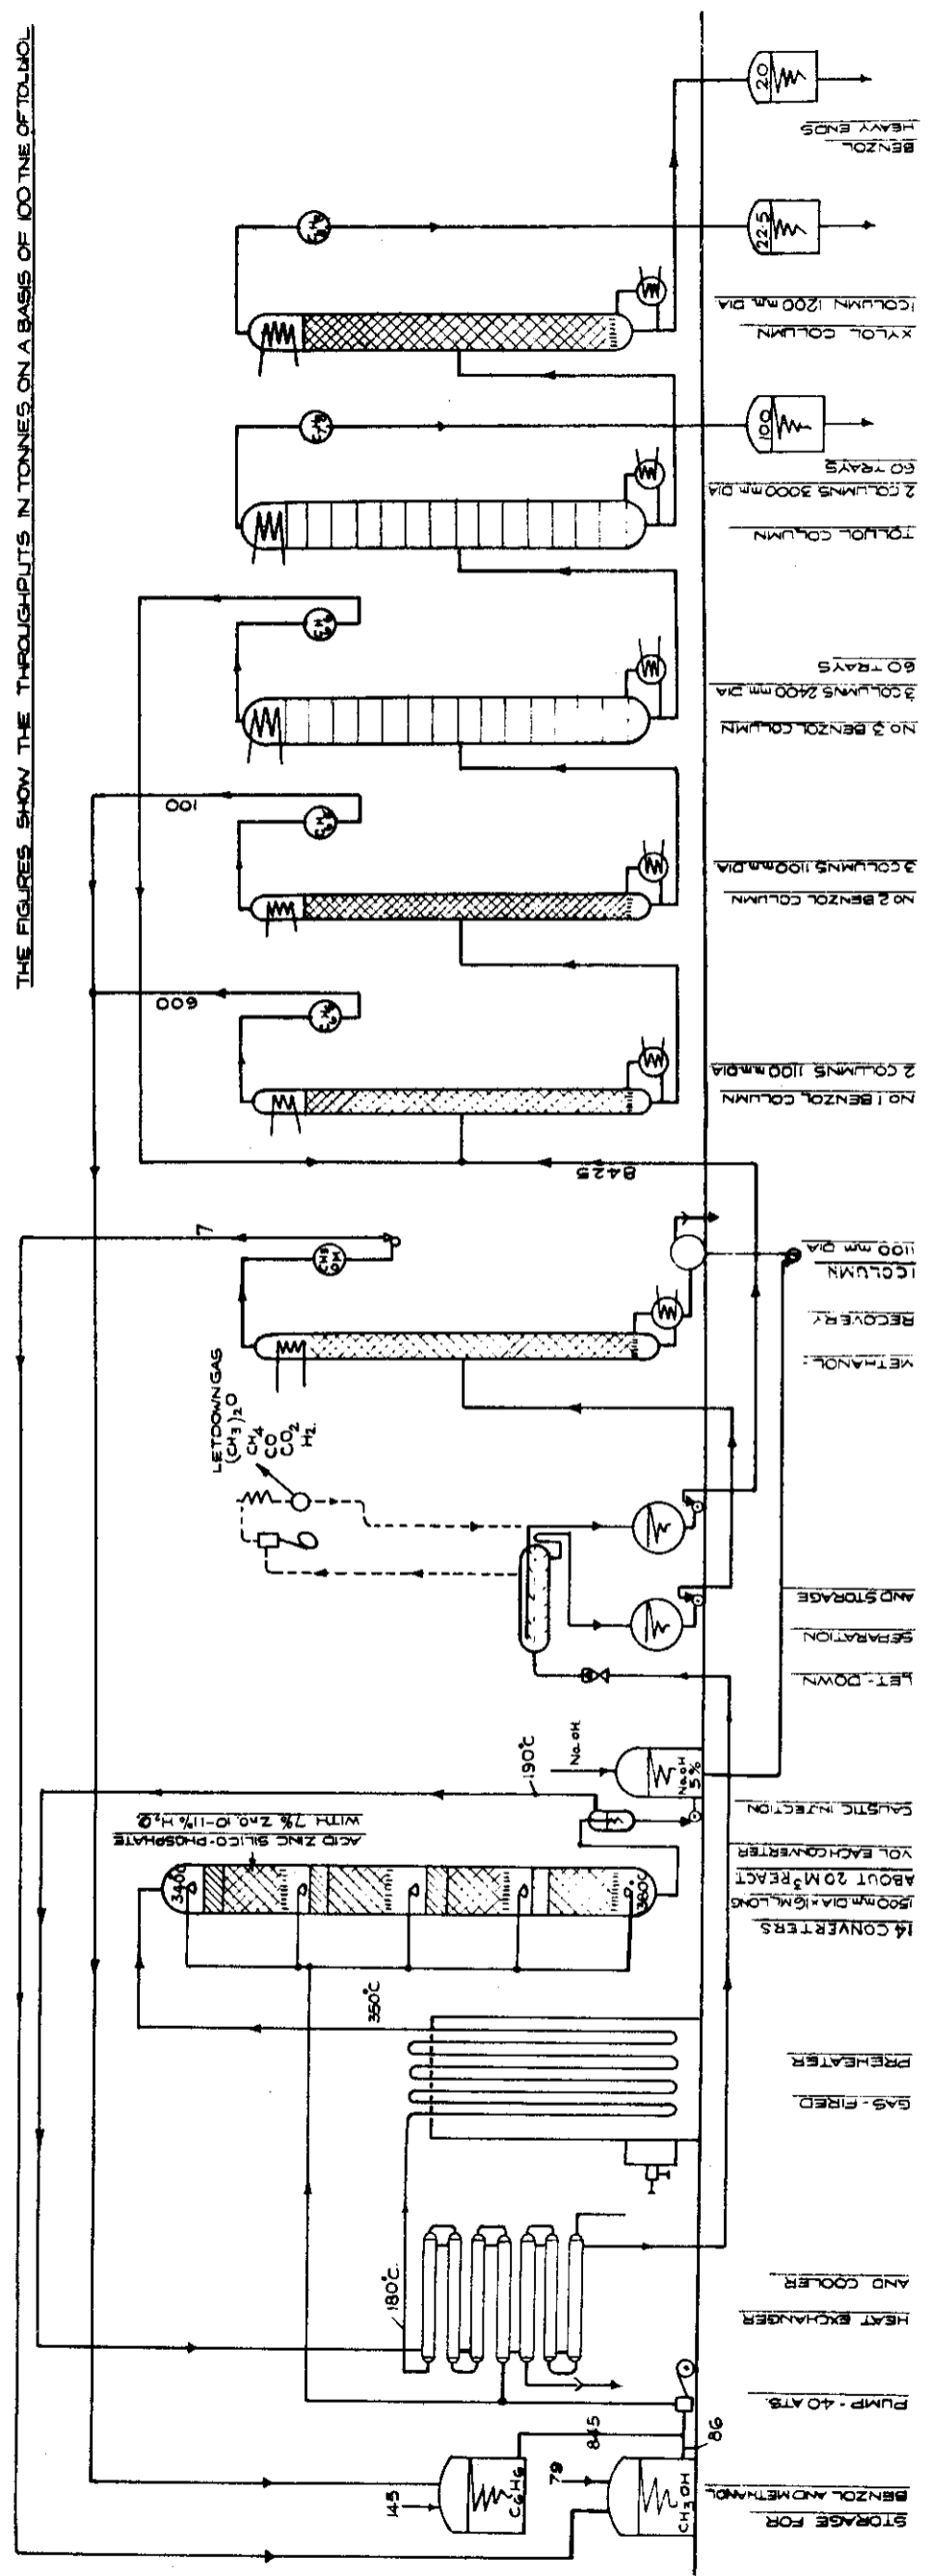

FIGURE XXXVIII  
 TOLUOL SYNTHESIS - CAPACITY 5000 TNE/MONTH - WALDENBURG - SCHLESSEN.

THE FIGURES SHOW THE THROUGHPUTS IN TONNES ON A BASIS OF 100 TNE OF TOLUOL